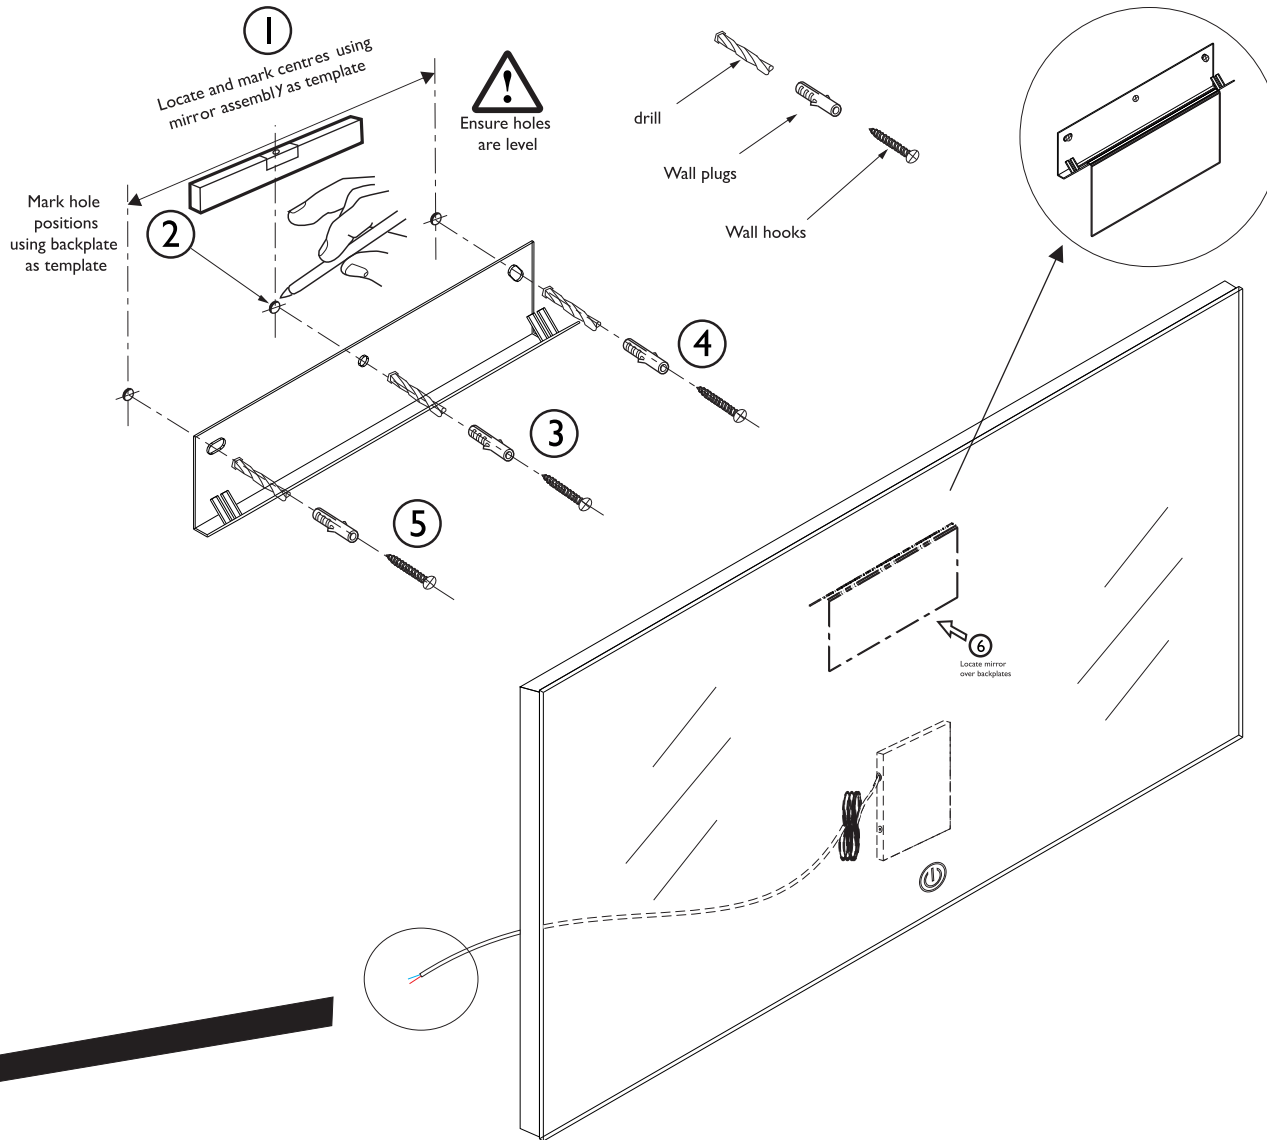

**TOOLS**

ELECTRIC DRILL

RULER

HAMMER

+ SCREWDRIVER

- SCREWDRIVER

PENCIL

TAPE MEASURE

# Bathroom Mirror Installation Instruction