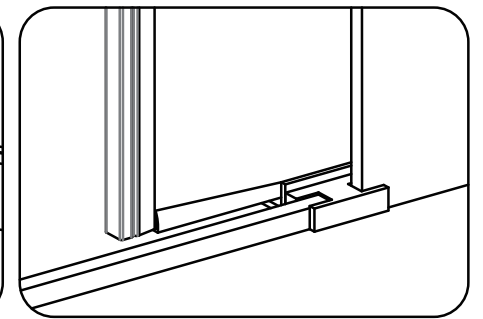

12

1

Sc028

2

11

3

ACCESSORIES DETAILS:

No.	Picture	Quantity	Item	Remark
1		2	E9- Wall connector	Left & Right
2		1	E Upper rail	E1+E2
3		2	B-80 roller	
4		2	E8- stopper	
5		1	E3- Wall profile	
6		1	Fixed glass	8MM
7		1	Water fender	8MM
8		1	E10- guider	
9		1	bottom pipe	10*10*1MM
10		2	8 U shaped plastic strip	
11		1	E7 bottom pipe end casting	
12		1	E-4 Wall profile	With magnetic strip
13		1	Magnetic strip	8MM
14		1	F-71 Handle F-71	
15		1	Sliding glass	8MM
16		8	screw	ST-4*30
17		8	screw rubber	