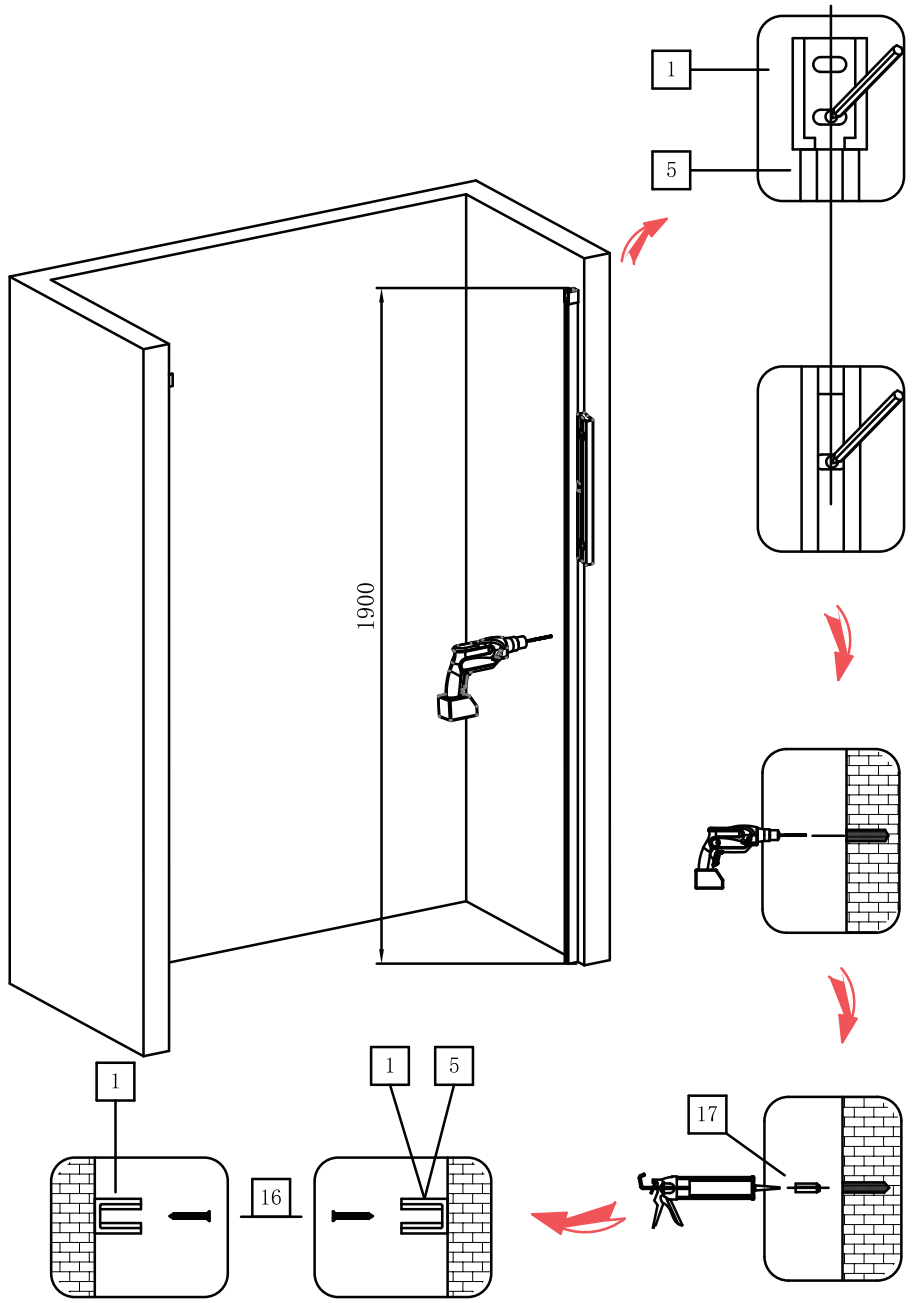

12

1

Sc028

2

11

3

ACCESSORIES DETAILS:

No.	Picture	Quantity	Item	Remark
1		2	E9- Wall connector	Left & Right
2		1	E Upper rail	E1+E2
3		2	B-80 roller	
4		2	E8- stopper	
5		1	E3- Wall profile	
6		1	Fixed glass	8MM
7		1	Water fender	8MM
8		1	E10- guider	
9		1	bottom pipe	10*10*1MM
10		2	8 U shaped plastic strip	
11		1	E7 bottom pipe end casting	
12		1	E-4 Wall profile	With magnetic strip
13		1	Magnetic strip	8MM
14		1	F-71 Handle F-71	
15		1	Sliding glass	8MM
16		8	screw	ST-4*30
17		8	screw rubber	

TOOLS AND MATERIALS REQUIRED:

WARNING!

Do not put the glass on the floor directly!

6

7