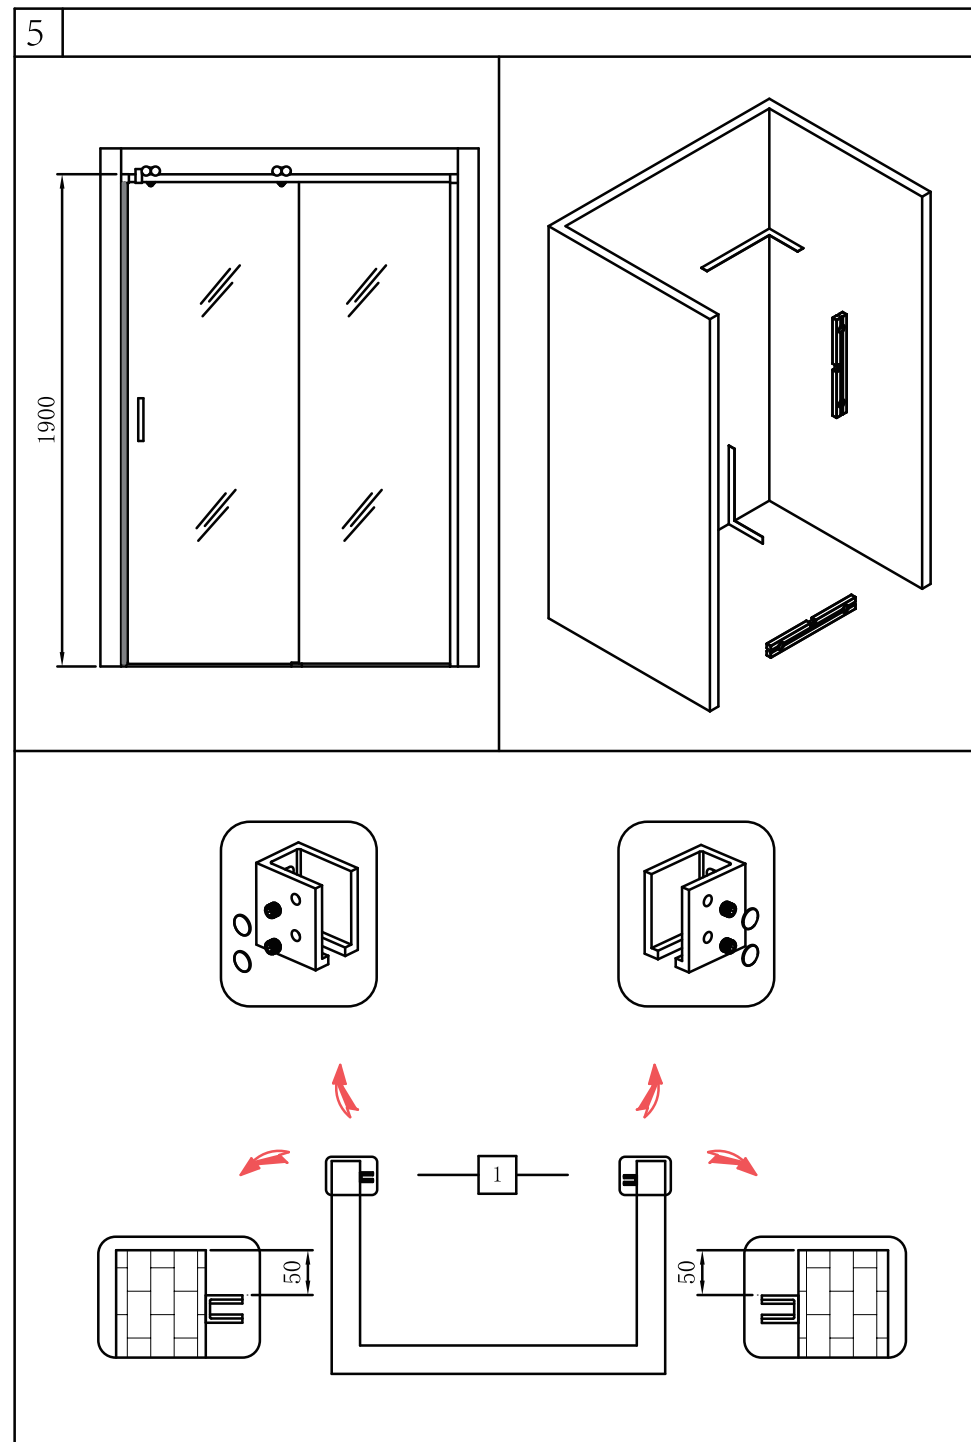

12

1

Sc028

2

11

3

ACCESSORIES DETAILS:

No.	Picture	Quantity	Item	Remark
1		2	E9- Wall connector	Left & Right
2		1	E Upper rail	E1+E2
3		2	B-80 roller	
4		2	E8- stopper	
5		1	E3- Wall profile	
6		1	Fixed glass	8MM
7		1	Water fender	8MM
8		1	E10- guider	
9		1	bottom pipe	10*10*1MM
10		2	8 U shaped plastic strip	
11		1	E7 bottom pipe end casting	
12		1	E-4 Wall profile	With magnetic strip
13		1	Magnetic strip	8MM
14		1	F-71 Handle F-71	
15		1	Sliding glass	8MM
16		8	screw	ST-4*30
17		8	screw rubber	

TOOLS AND MATERIALS REQUIRED:

WARNING!

Do not put the glass on the floor directly!

6

7