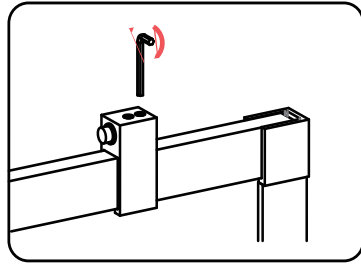

12

1

Sc028

2

11

3

ACCESSORIES DETAILS:

No.	Picture	Quantity	Item	Remark
1		2	E9- Wall connector	Left & Right
2		1	E Upper rail	E1+E2
3		2	B-80 roller	
4		2	E8- stopper	
5		1	E3- Wall profile	
6		1	Fixed glass	8MM
7		1	Water fender	8MM
8		1	E10- guider	
9		1	bottom pipe	10*10*1MM
10		2	8 U shaped plastic strip	
11		1	E7 bottom pipe end casting	
12		1	E-4 Wall profile	With magnetic strip
13		1	Magnetic strip	8MM
14		1	F-71 Handle F-71	
15		1	Sliding glass	8MM
16		8	screw	ST-4*30
17		8	screw rubber	