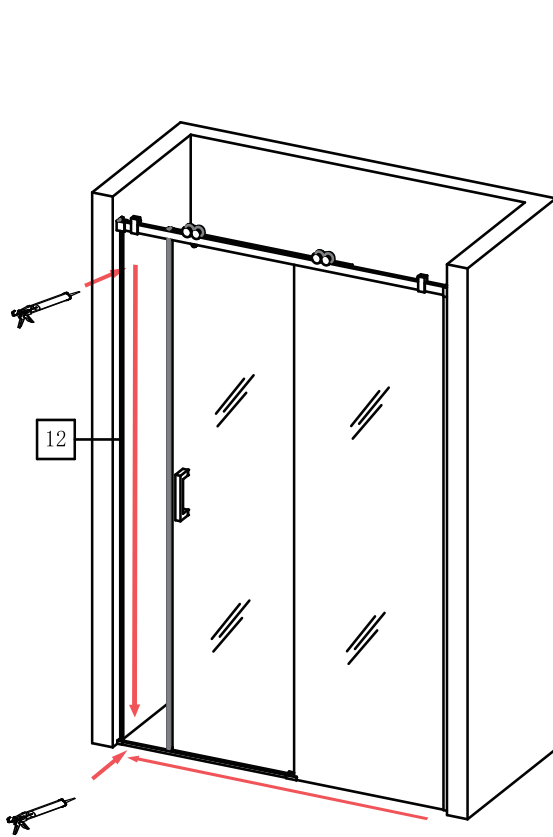

12

1

Sc028

2

11

3

ACCESSORIES DETAILS:

No.	Picture	Quantity	Item	Remark
1		2	E9- Wall connector	Left & Right
2		1	E Upper rail	E1+E2
3		2	B-80 roller	
4		2	E8- stopper	
5		1	E3- Wall profile	
6		1	Fixed glass	8MM
7		1	Water fender	8MM
8		1	E10- guider	
9		1	bottom pipe	10*10*1MM
10		2	8 U shaped plastic strip	
11		1	E7 bottom pipe end casting	
12		1	E-4 Wall profile	With magnetic strip
13		1	Magnetic strip	8MM
14		1	F-71 Handle F-71	
15		1	Sliding glass	8MM
16		8	screw	ST-4*30
17		8	screw rubber	

TOOLS AND MATERIALS REQUIRED:

WARNING!

Do not put the glass on the floor directly!

6

7