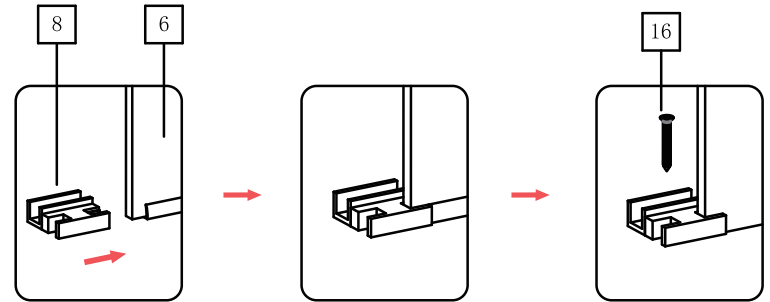

12

1

Sc028

2

11

3

ACCESSORIES DETAILS:

No.	Picture	Quantity	Item	Remark
1		2	E9- Wall connector	Left & Right
2		1	E Upper rail	E1+E2
3		2	B-80 roller	
4		2	E8- stopper	
5		1	E3- Wall profile	
6		1	Fixed glass	8MM
7		1	Water fender	8MM
8		1	E10- guider	
9		1	bottom pipe	10*10*1MM
10		2	8 U shaped plastic strip	
11		1	E7 bottom pipe end casting	
12		1	E-4 Wall profile	With magnetic strip
13		1	Magnetic strip	8MM
14		1	F-71 Handle F-71	
15		1	Sliding glass	8MM
16		8	screw	ST-4*30
17		8	screw rubber	

TOOLS AND MATERIALS REQUIRED:

WARNING!

Do not put the glass on the floor directly!

6

7