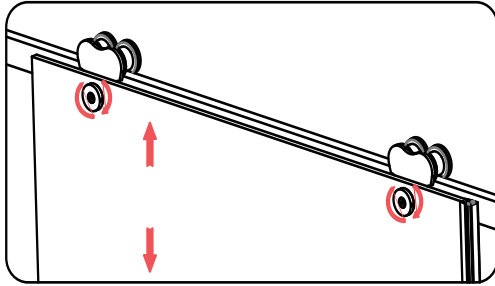

12

1

Sc028

2

11

3

ACCESSORIES DETAILS:

No.	Picture	Quantity	Item	Remark
1		2	E9- Wall connector	Left & Right
2		1	E Upper rail	E1+E2
3		2	B-80 roller	
4		2	E8- stopper	
5		1	E3- Wall profile	
6		1	Fixed glass	8MM
7		1	Water fender	8MM
8		1	E10- guider	
9		1	bottom pipe	10*10*1MM
10		2	8 U shaped plastic strip	
11		1	E7 bottom pipe end casting	
12		1	E-4 Wall profile	With magnetic strip
13		1	Magnetic strip	8MM
14		1	F-71 Handle F-71	
15		1	Sliding glass	8MM
16		8	screw	ST-4*30
17		8	screw rubber	