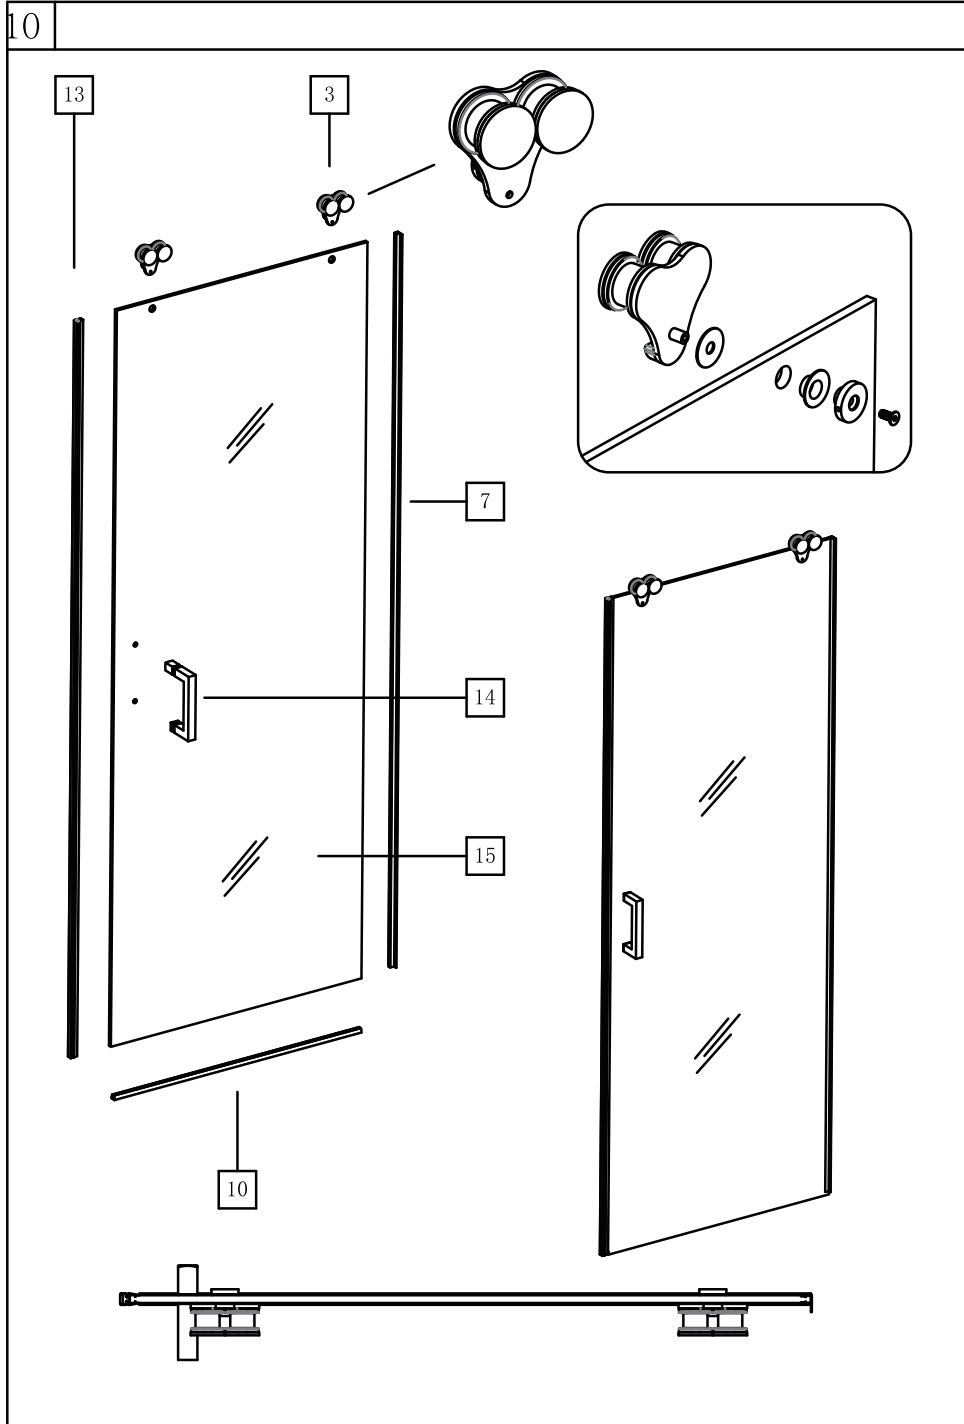

12

1

Sc028

2

11

3

ACCESSORIES DETAILS:

No.	Picture	Quantity	Item	Remark
1		2	E9- Wall connector	Left & Right
2		1	E Upper rail	E1+E2
3		2	B-80 roller	
4		2	E8- stopper	
5		1	E3- Wall profile	
6		1	Fixed glass	8MM
7		1	Water fender	8MM
8		1	E10- guider	
9		1	bottom pipe	10*10*1MM
10		2	8 U shaped plastic strip	
11		1	E7 bottom pipe end casting	
12		1	E-4 Wall profile	With magnetic strip
13		1	Magnetic strip	8MM
14		1	F-71 Handle F-71	
15		1	Sliding glass	8MM
16		8	screw	ST-4*30
17		8	screw rubber	

TOOLS AND MATERIALS REQUIRED:

WARNING!

Do not put the glass on the floor directly!

6

7