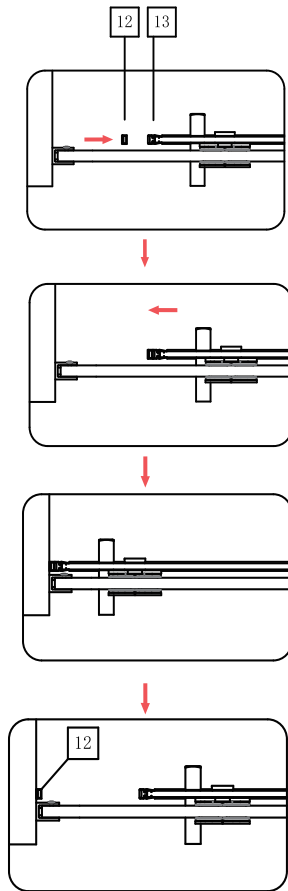

12

1

Sc028

2

11

3

ACCESSORIES DETAILS:

No.	Picture	Quantity	Item	Remark
1		2	E9- Wall connector	Left & Right
2		1	E Upper rail	E1+E2
3		2	B-80 roller	
4		2	E8- stopper	
5		1	E3- Wall profile	
6		1	Fixed glass	8MM
7		1	Water fender	8MM
8		1	E10- guider	
9		1	bottom pipe	10*10*1MM
10		2	8 U shaped plastic strip	
11		1	E7 bottom pipe end casting	
12		1	E-4 Wall profile	With magnetic strip
13		1	Magnetic strip	8MM
14		1	F-71 Handle F-71	
15		1	Sliding glass	8MM
16		8	screw	ST-4*30
17		8	screw rubber	

TOOLS AND MATERIALS REQUIRED:

WARNING!

Do not put the glass on the floor directly!

6

7