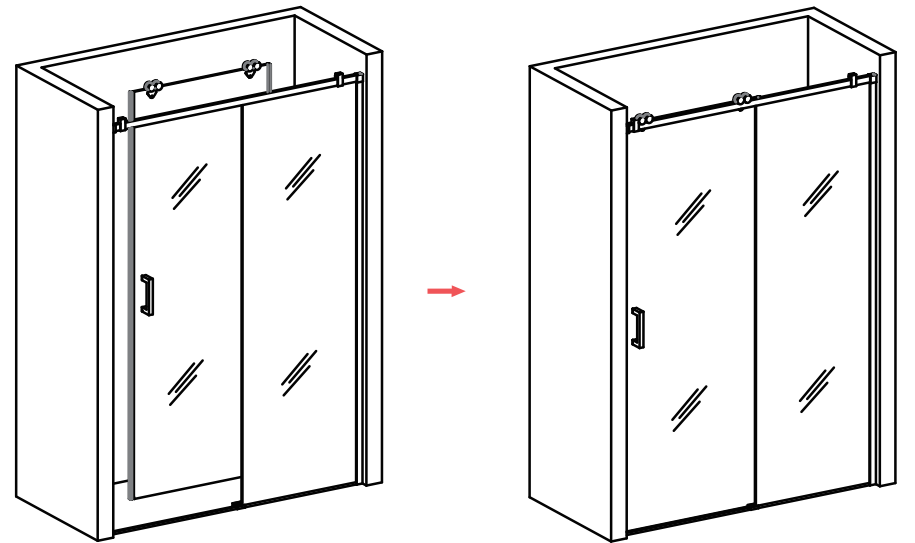

12

1

Sc028

2

11

3

ACCESSORIES DETAILS:

No.	Picture	Quantity	Item	Remark
1		2	E9- Wall connector	Left & Right
2		1	E Upper rail	E1+E2
3		2	B-80 roller	
4		2	E8- stopper	
5		1	E3- Wall profile	
6		1	Fixed glass	8MM
7		1	Water fender	8MM
8		1	E10- guider	
9		1	bottom pipe	10*10*1MM
10		2	8 U shaped plastic strip	
11		1	E7 bottom pipe end casting	
12		1	E-4 Wall profile	With magnetic strip
13		1	Magnetic strip	8MM
14		1	F-71 Handle F-71	
15		1	Sliding glass	8MM
16		8	screw	ST-4*30
17		8	screw rubber	