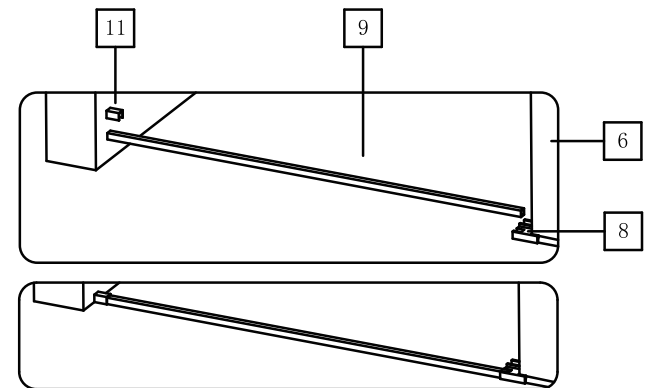

12

1

Sc028

2

11

3

ACCESSORIES DETAILS:

No.	Picture	Quantity	Item	Remark
1		2	E9- Wall connector	Left & Right
2		1	E Upper rail	E1+E2
3		2	B-80 roller	
4		2	E8- stopper	
5		1	E3- Wall profile	
6		1	Fixed glass	8MM
7		1	Water fender	8MM
8		1	E10- guider	
9		1	bottom pipe	10*10*1MM
10		2	8 U shaped plastic strip	
11		1	E7 bottom pipe end casting	
12		1	E-4 Wall profile	With magnetic strip
13		1	Magnetic strip	8MM
14		1	F-71 Handle F-71	
15		1	Sliding glass	8MM
16		8	screw	ST-4*30
17		8	screw rubber	

TOOLS AND MATERIALS REQUIRED:

WARNING!

Do not put the glass on the floor directly!

6

7