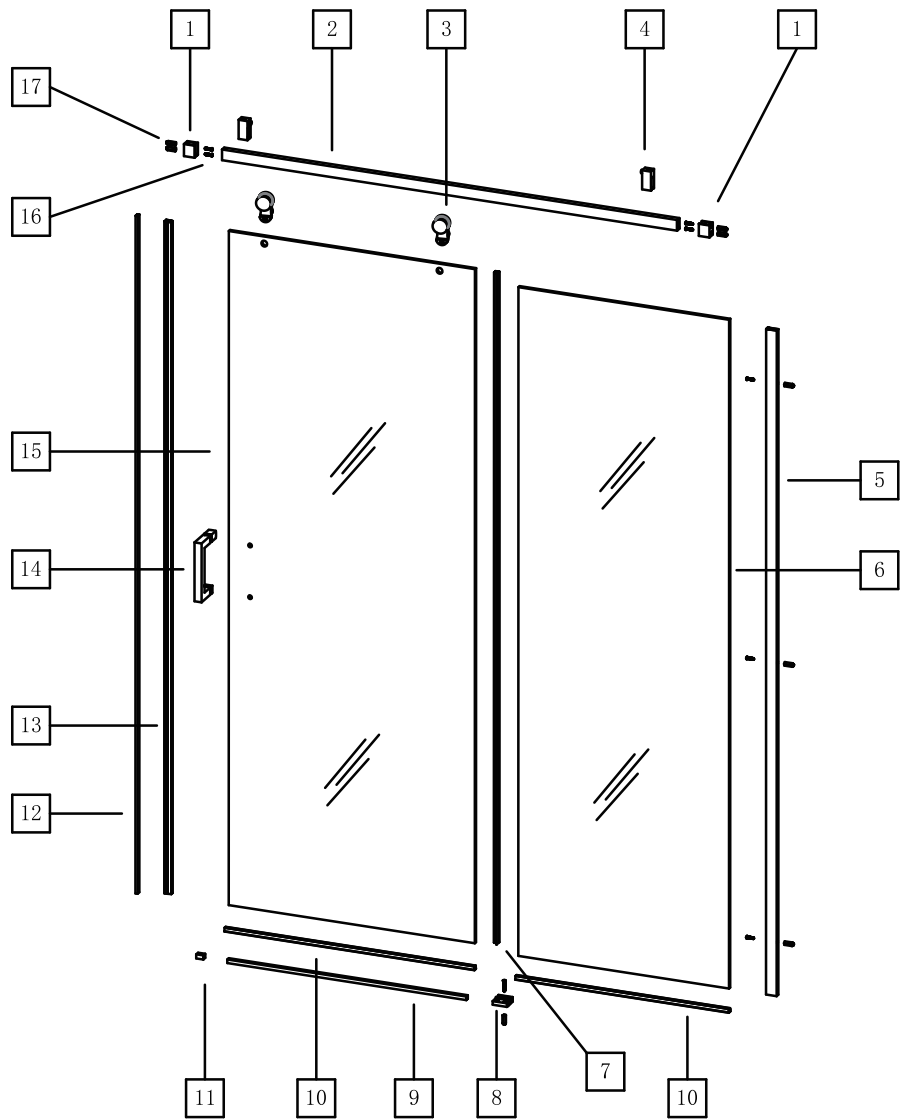

12

1

Sc028

2

11

3

ACCESSORIES DETAILS:

No.	Picture	Quantity	Item	Remark
1		2	E9- Wall connector	Left & Right
2		1	E Upper rail	E1+E2
3		2	B-80 roller	
4		2	E8- stopper	
5		1	E3- Wall profile	
6		1	Fixed glass	8MM
7		1	Water fender	8MM
8		1	E10- guider	
9		1	bottom pipe	10*10*1MM
10		2	8 U shaped plastic strip	
11		1	E7 bottom pipe end casting	
12		1	E-4 Wall profile	With magnetic strip
13		1	Magnetic strip	8MM
14		1	F-71 Handle F-71	
15		1	Sliding glass	8MM
16		8	screw	ST-4*30
17		8	screw rubber	

TOOLS AND MATERIALS REQUIRED:

WARNING!

Do not put the glass on the floor directly!

6

7