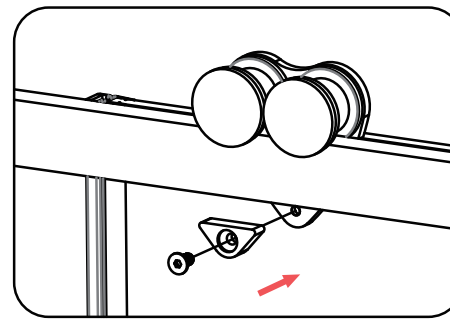

12

1

Sc028

2

11

3

ACCESSORIES DETAILS:

No.	Picture	Quantity	Item	Remark
1		2	E9- Wall connector	Left & Right
2		1	E Upper rail	E1+E2
3		2	B-80 roller	
4		2	E8- stopper	
5		1	E3- Wall profile	
6		1	Fixed glass	8MM
7		1	Water fender	8MM
8		1	E10- guider	
9		1	bottom pipe	10*10*1MM
10		2	8 U shaped plastic strip	
11		1	E7 bottom pipe end casting	
12		1	E-4 Wall profile	With magnetic strip
13		1	Magnetic strip	8MM
14		1	F-71 Handle F-71	
15		1	Sliding glass	8MM
16		8	screw	ST-4*30
17		8	screw rubber	