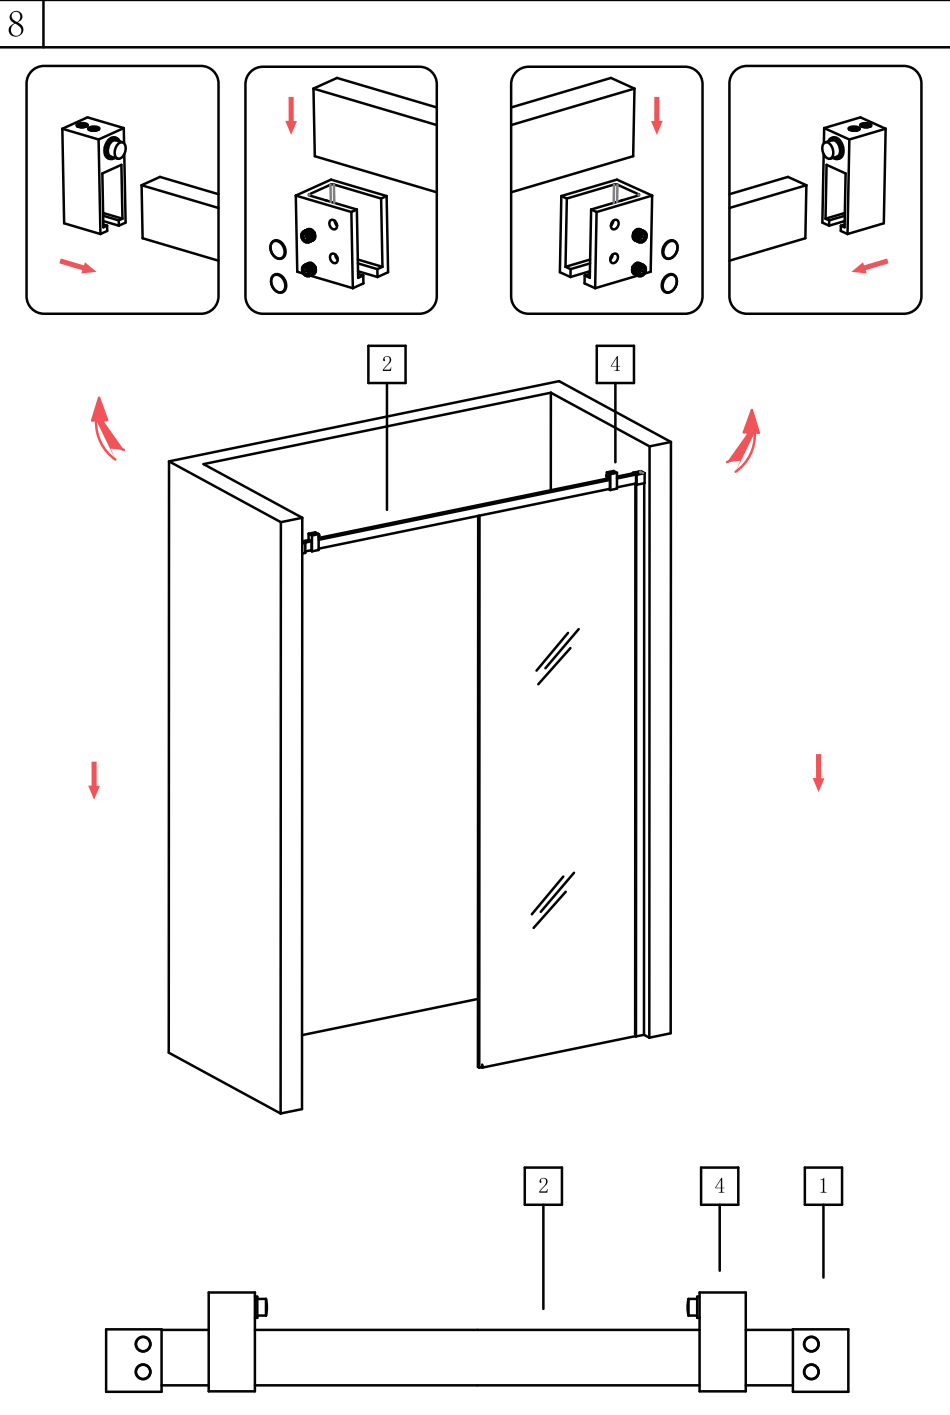

12

1

Sc028

2

11

3

ACCESSORIES DETAILS:

No.	Picture	Quantity	Item	Remark
1		2	E9- Wall connector	Left & Right
2		1	E Upper rail	E1+E2
3		2	B-80 roller	
4		2	E8- stopper	
5		1	E3- Wall profile	
6		1	Fixed glass	8MM
7		1	Water fender	8MM
8		1	E10- guider	
9		1	bottom pipe	10*10*1MM
10		2	8 U shaped plastic strip	
11		1	E7 bottom pipe end casting	
12		1	E-4 Wall profile	With magnetic strip
13		1	Magnetic strip	8MM
14		1	F-71 Handle F-71	
15		1	Sliding glass	8MM
16		8	screw	ST-4*30
17		8	screw rubber	

TOOLS AND MATERIALS REQUIRED:

WARNING!

Do not put the glass on the floor directly!

6

7