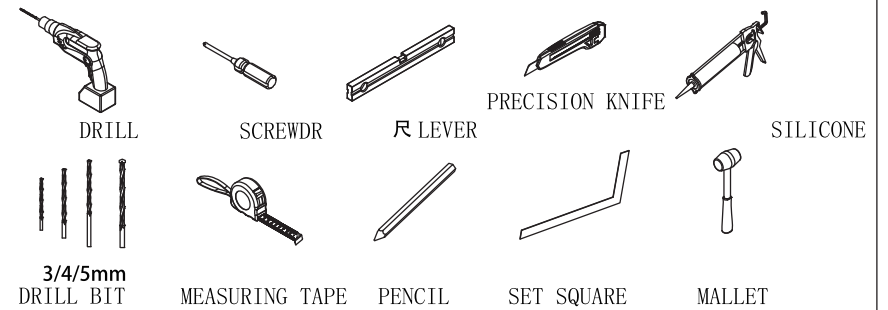

TOOLS AND MATERIALS REQUIRED: