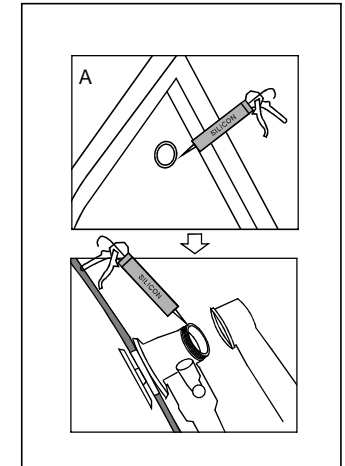

TRAY INSTALLATION MANUALS

Make sure to install shower tray correctly, please install as follow:

1, Check the tray by horizontal ruler, adjust the tray to correct level and keep stable!

2, Install the drainer and tube!

3, Fix the tray to adjusted position correctly and make sure tube to pipe well, avoid any water leakage!

This installation way also available to these tray: