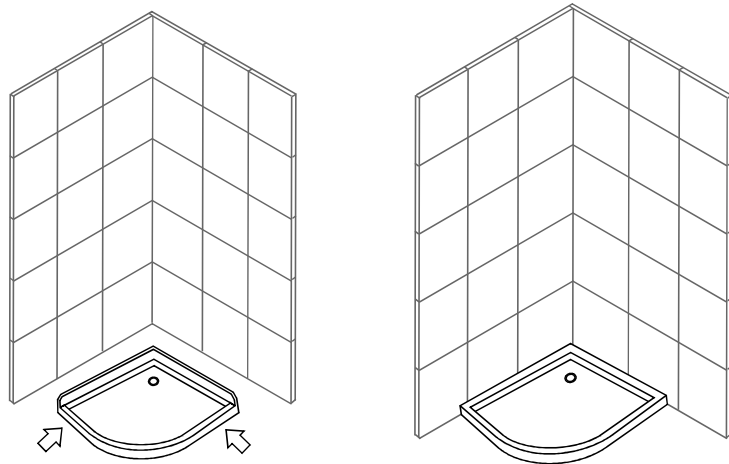

TRAY INSTALLATION MANUALS

Make sure to install shower tray correctly, please install as follow:

1, Check the tray by horizontal ruler, adjust the tray to correct level and keep stable!

2, Install the drainer and tube!

3, Fix the tray to adjusted position correctly and make sure tube to pipe well, avoid any water leakage!

This installation way also available to these tray: