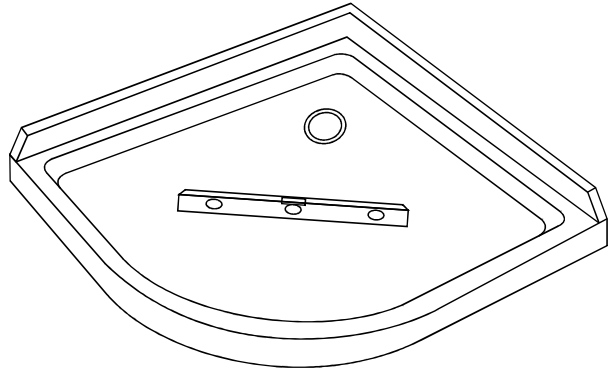

TRAY INSTALLATION MANUALS

Make sure to install shower tray correctly, please install as follow:

1, Check the tray by horizontal ruler, adjust the tray to correct level and keep stable!

2, Install the drainer and tube!

3, Fix the tray to adjusted position correctly and make sure tube to pipe well, avoid any water leakage!

This installation way also available to these tray: