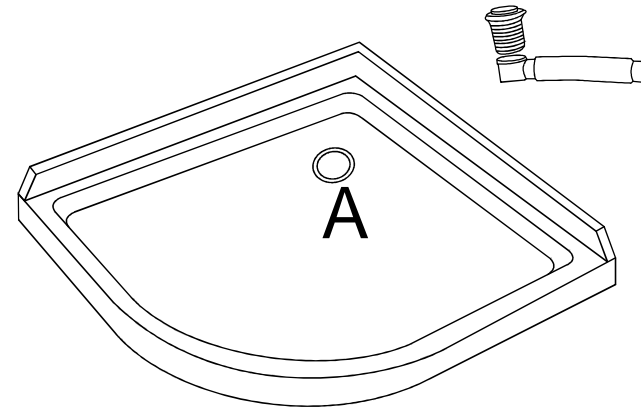

TRAY INSTALLATION MANUALS

Make sure to install shower tray correctly, please install as follow:

1, Check the tray by horizontal ruler, adjust the tray to correct level and keep stable!

2, Install the drainer and tube!

3, Fix the tray to adjusted position correctly and make sure tube to pipe well, avoid any water leakage!

This installation way also available to these tray: